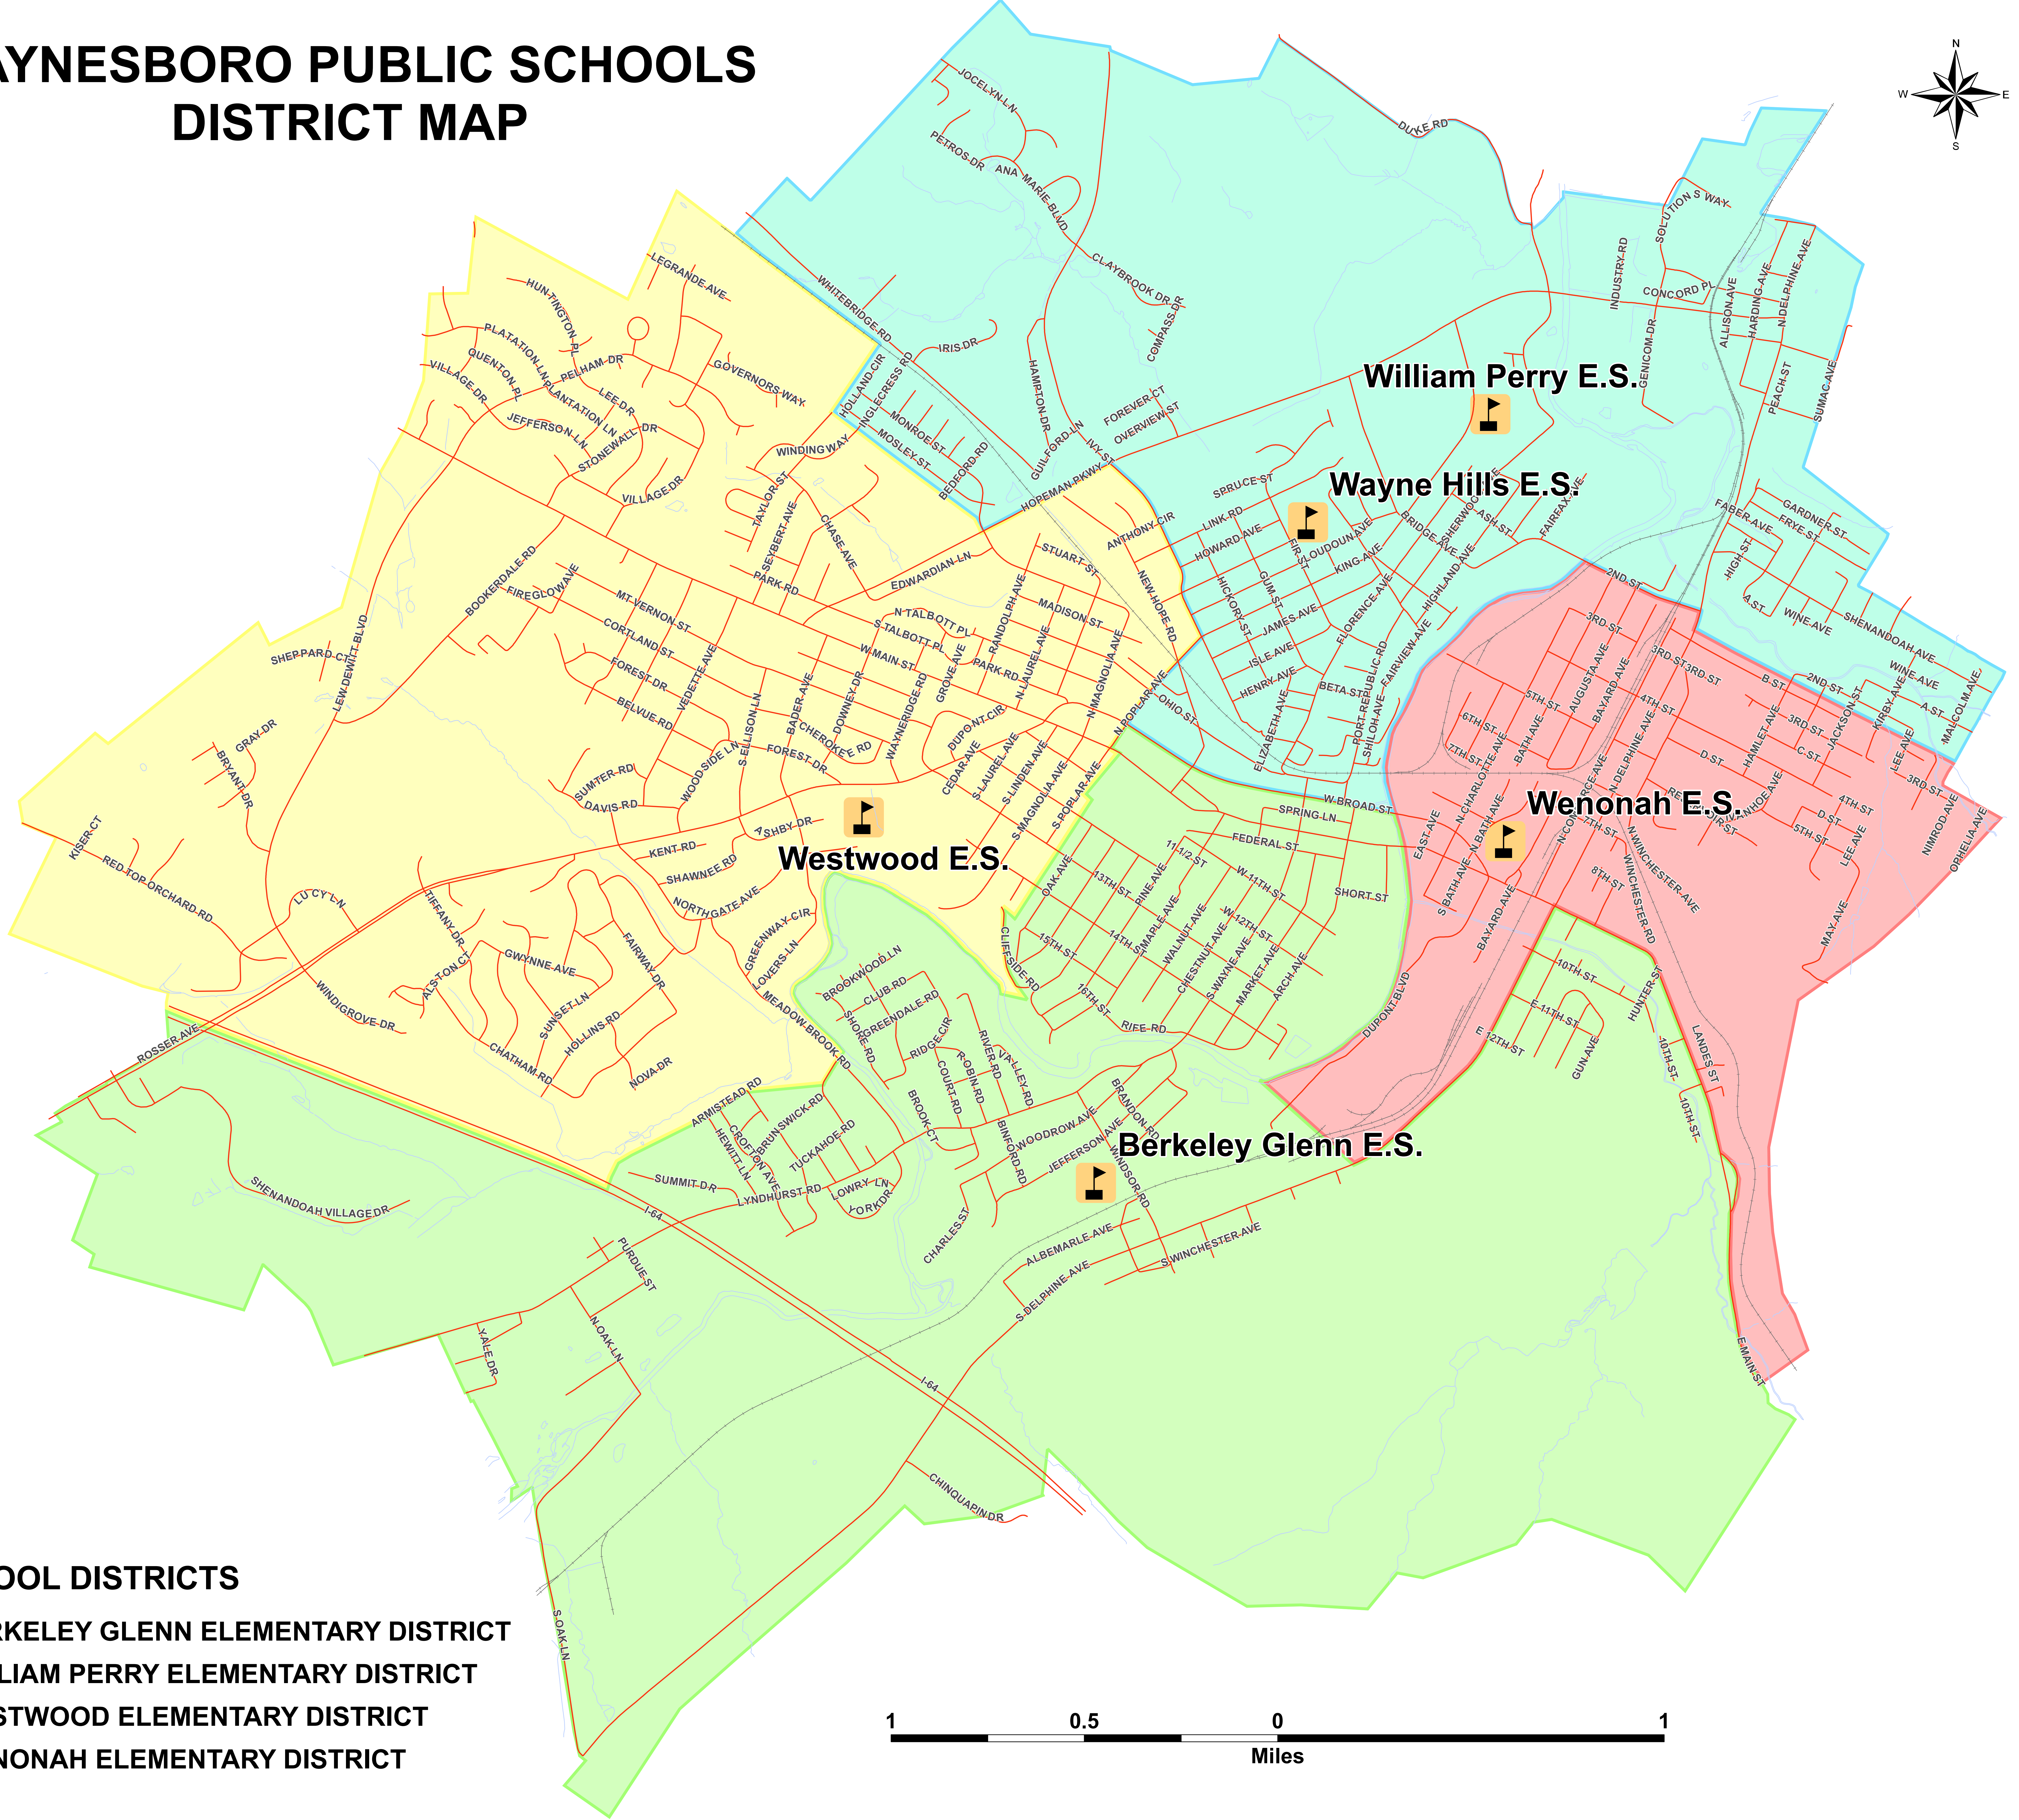

WAYNESBORO PUBLIC SCHOOLS DISTRICT MAP

SCHOOL DISTRICTS

- BERKELEY GLENN ELEMENTARY DISTRICT
- WILLIAM PERRY ELEMENTARY DISTRICT
- WESTWOOD ELEMENTARY DISTRICT
- WENONAH ELEMENTARY DISTRICT